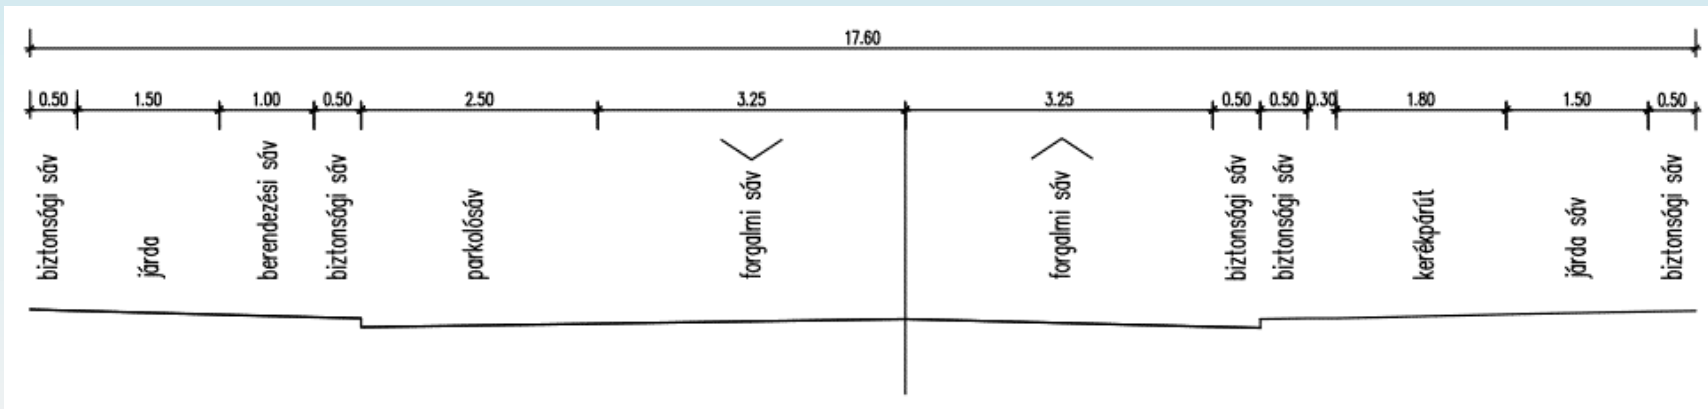

Útszelvények