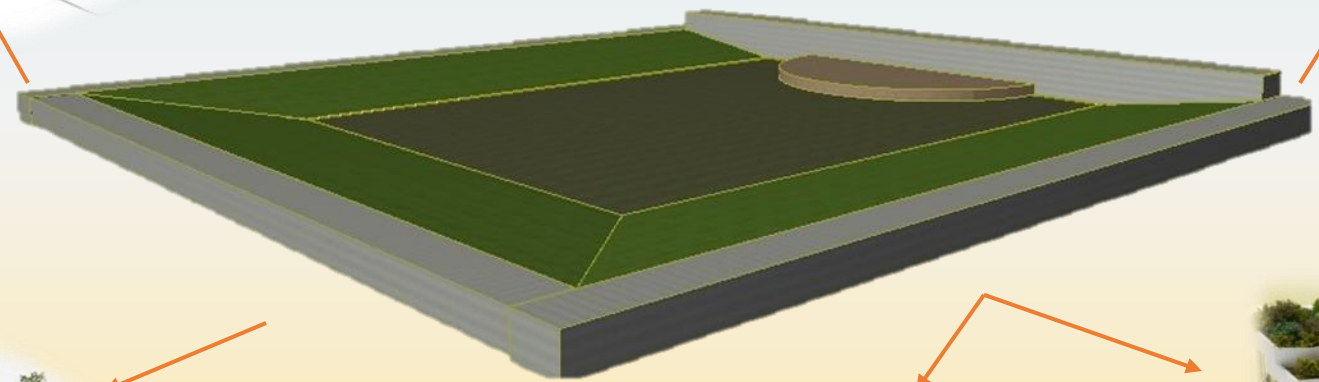

Süllyesztett park